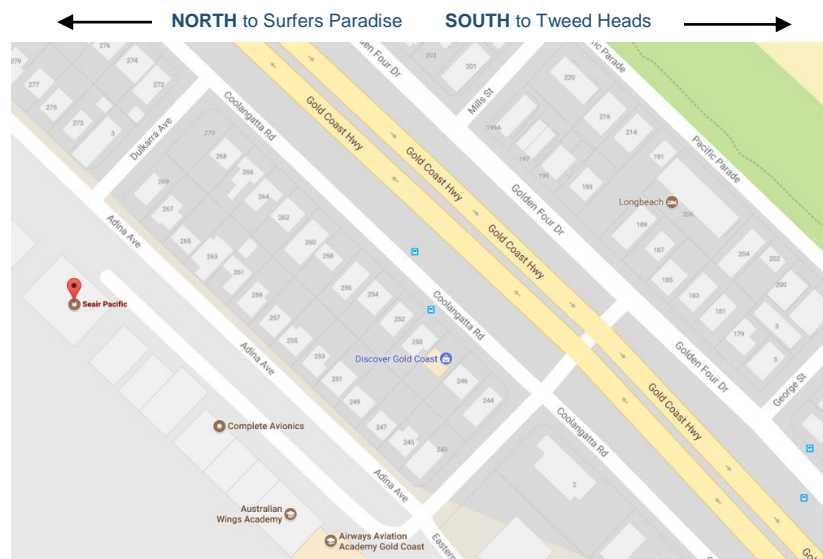

### **Parking:**

Street parking is available at the Seair Hanger.

### **Flight Time:**

The flight between Lady Elliot Island and Gold Coast (Coolangatta) takes approximately 105 minutes.

[CLICK HERE TO VIEW ON GOOGLE MAPS](#)