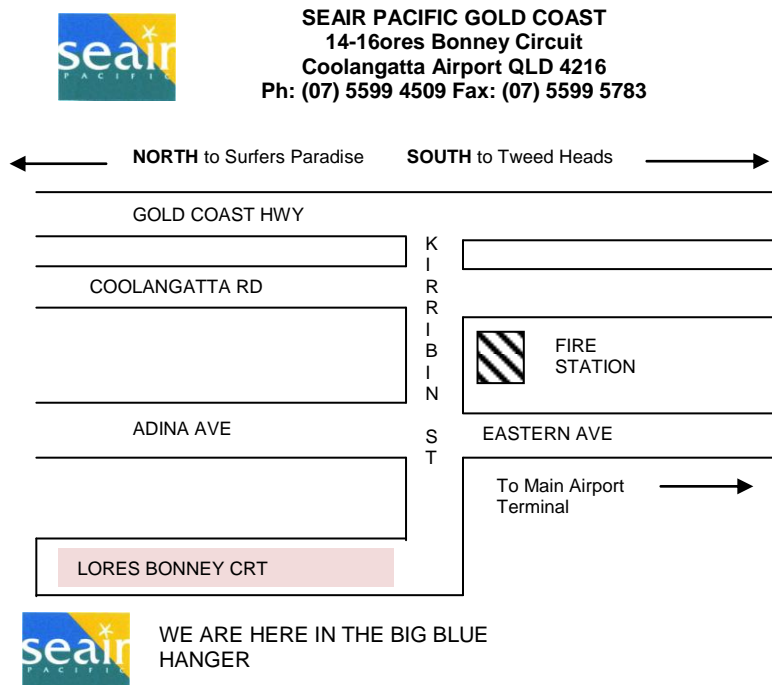

GOLD COAST DEPARTURE

Seair Pacific is located on Lores Bonney Circuit, Coolangatta, 1.5 kms from Gold Coast Airport.

Check in:

Check in at Seair, Coolangatta General Aviation – Lores Bonney Circuit by 6.30am.

After hours contact:

Please call Seair on 07 55994 509.

Parking:

Street parking is available at the Seair Hanger.

Flight Time:

The flight between Lady Elliot Island and Gold Coast (Coolangatta) takes approximately 105 minutes.

Transfers:

Transfers can be arranged within limited areas. Please contact reservations for costs and details.

Lady Elliot Island Eco Resort
Phone: +61 7 5536 3644
Toll Free: 1800 072 200 (within Australia)
reservations@ladyelliott.com.au www.ladyelliott.com.au