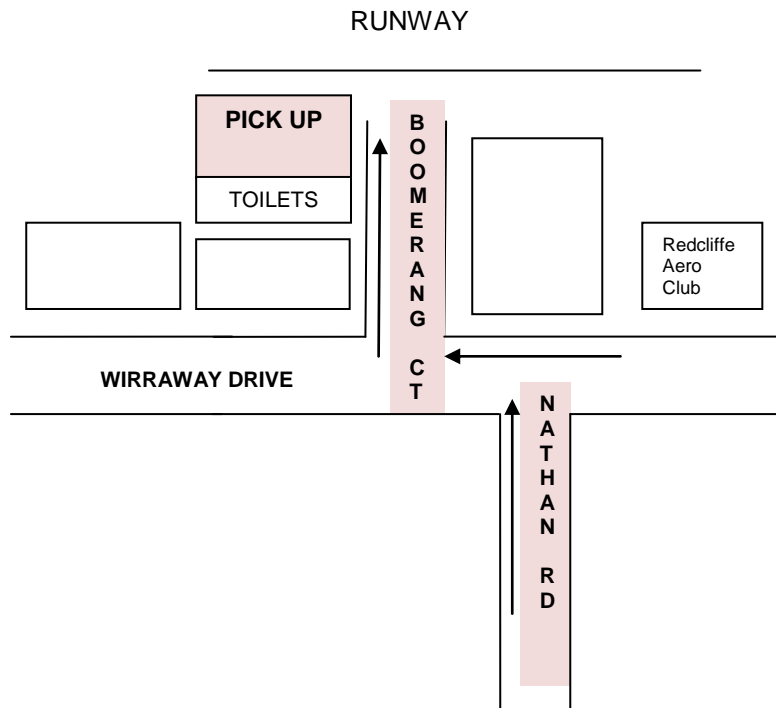

REDCLIFFE DEPARTURE

Redcliffe Airport is located on Wirraway Drive, located 37.3 km north from Brisbane CBD.

Check in:

The pilot will meet you at the amenities block. Please arrive by 7.00am.

After hours contact:

Please call Seair on 07 5599 4509.

Flight Time:

The flight between Lady Elliot Island and Brisbane (Redcliffe) takes approximately 80 minutes.

Parking:

Parking is available at the Redcliffe Airstrip. There is no secure parking.

Self-Drive:

Redcliffe is a 30 – 40 minute drive from Brisbane City.

Transfers:

Transfers can be arranged within limited areas. Please contact reservations for costs and details.

REDCLIFFE AERODROME

Lady Elliot Island Eco Resort