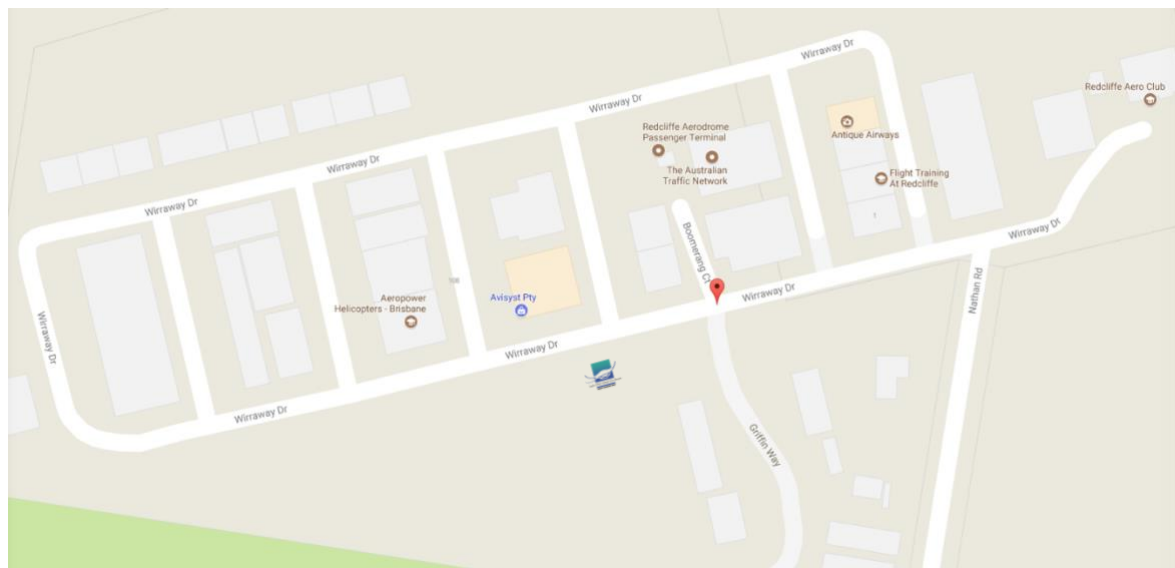

REDCLIFFE DEPARTURE

Located on Wirraway Drive Kipparing, 37km north of Brisbane CBD 30-40-minute drive from the city.

REDCLIFFE AERODROME, WIRRAWAY DRIVE, KIPPARING (off Boomerang Ct)

Ph: (07) 5599 4509

[CLICK HERE TO VIEW ON GOOGLE MAPS](#)

Flight Time: The flight between Redcliffe and Lady Elliot Island takes approximately 80 minutes (flight may include transit stops)

Parking: Parking is available at the Redcliffe Airstrip. There is no secure parking.